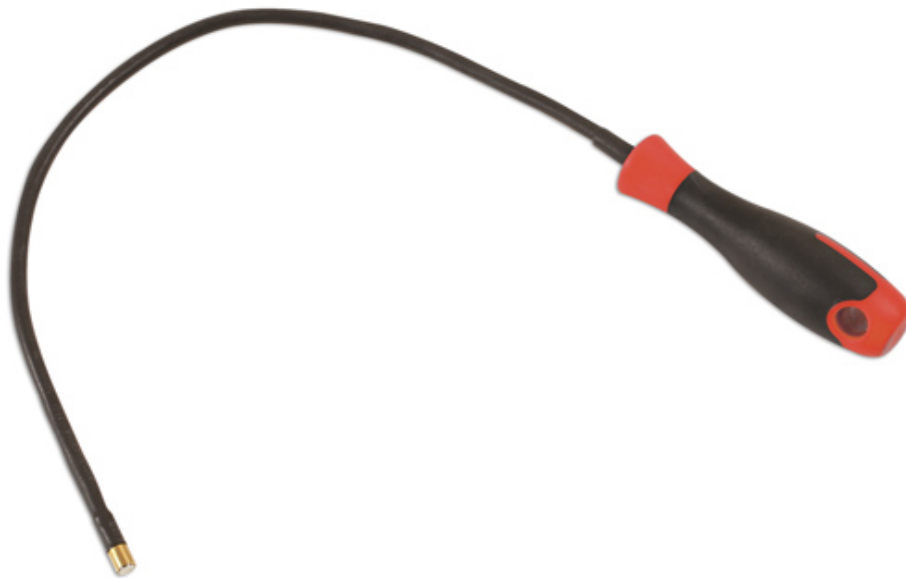

## Insulated Magnetic Pick Up Tool

Insulated magnetic pick up tool, approved for live working up to 1000V, ideal for hybrid and EV servicing and maintenance. Featuring a compact 5mm magnetic head and 420mm long reach insulated black/red TPR handle. A useful tool for the retrieval of components and fixings from confined, hard to reach vehicle areas.

### Additional Information

- Insulated magnetic pick-up tool for hard to access areas.
- Lifting capacity up to 250g.
- 5mm diameter magnetic head.
- Tool length: 420mm, ideal for deep seated access.
- NOTE: Use with caution. While the operator is fully insulated from the working end of the tool, any metal object being picked up can still short across live circuits.